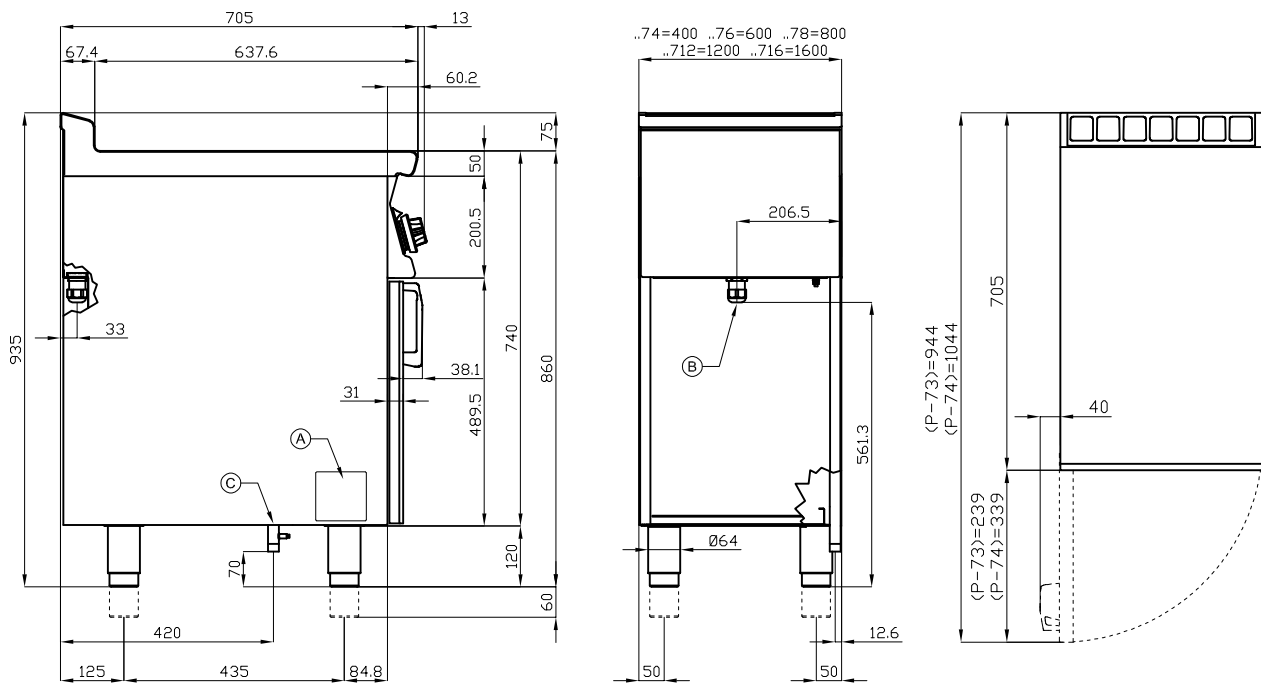

PC-78GP

70 SUPERLOTUS GAS BOILING UNIT

Gas heated boiling unit on open cabinet - 4
burners (included 1 Head end filler strip
mod.TPA-7)

Construction -Fabricated using CrNi 18/10 AISI 304 grade Stainless Steel Scotch-Brite Satin polish Finish, incorporating 2 mm thick worktop, rounded edges, chromed details and rear splash back. Knobs with waterproof grades IPX5. Model - Professional Gas Boiling Hob on open cabinet. Burners with pilot light ignition and thermocouple safety valve. Modulating flame burners, grills in stainless steel rods or cast iron, removable liquid collectors. Maintenance - All serviceable parts are accessible by the easy removal of front control panel and liquid collectors. Fittings - Appliance is supplied with both LPG and Natural Gas conversion jets and adjustable feet. Doors not included.

ITALIAN CULINARY ART

The pictures are purely representative. The manufacturer reserves the right to modify the technical data and models without previous notice.

PC-78GP

70 SUPERLOTUS GAS BOILING UNIT

A	Data plate		C	Gas connection	ISO 7-1 3/4" M
---	------------	--	---	----------------	----------------

MODEL: PC-78GP
DIMENSIONS: cm. 80x 70,5x 90h
GAS POWER: 22 kW / 18.920 kcal/h
GAS TYPE: Natural Gas / LPG

kg: 76
m³: 0.709
mm: 830x770x1110

BUY LOTUS BUY **ITALY**

The pictures are purely representative. The manufacturer reserves the right to modify the technical data and models without previous notice.