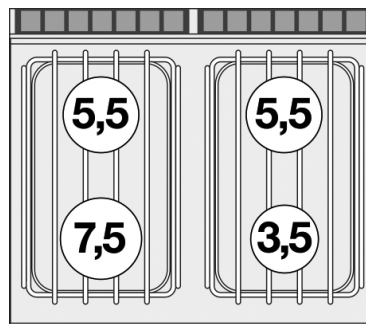

PC-78GP

70 SUPERLOTUS GAS BOILING UNIT

Gas heated boiling unit on open cabinet - 4
burners (included 1 Head end filler strip
mod.TPA-7)

Construction -Fabricated using CrNi 18/10 AISI 304 grade Stainless Steel Scotch-Brite Satin polish Finish, incorporating 2 mm thick worktop, rounded edges, chromed details and rear splash back. Knobs with waterproof grades IPX5. Model - Professional Gas Boiling Hob on open cabinet. Burners with pilot light ignition and thermocouple safety valve. Modulating flame burners, grills in stainless steel rods or cast iron, removable liquid collectors. Maintenance - All serviceable parts are accessible by the easy removal of front control panel and liquid collectors. Fittings - Appliance is supplied with both LPG and Natural Gas conversion jets and adjustable feet. Doors not included.

ITALIAN CULINARY ART

The pictures are purely representative. The manufacturer reserves the right to modify the technical data and models without previous notice.

PC-78GP

70 SUPERLOTUS GAS BOILING UNIT

A	Data plate		C	Gas connection	ISO 7-1 3/4" M
---	------------	--	---	----------------	----------------

MODEL: PC-78GP
DIMENSIONS: cm. 80x 70,5x 90h
GAS POWER: 22 kW / 18.920 kcal/h
GAS TYPE: Natural Gas / LPG

kg: 76
m³: 0.709
mm: 830x770x1110

BUY LOTUS BUY **ITALY**

The pictures are purely representative. The manufacturer reserves the right to modify the technical data and models without previous notice.