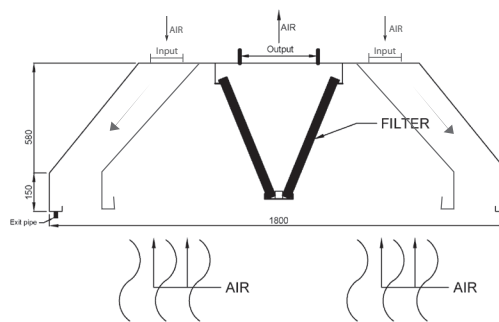

TEHCHNICAL DATA

- Prices can be found in calculator on web site.*
- Hood longer than 3.96m, are made of two or more parts. For all hoods with bigger dimensions, pay attention on hole or door dimensions of room.
 - Besides standard dimensions in pricelist, both hoods and filters can be made in any dimensions. Prices for custom hoods can be calculated in web calculator on our web page.
 - Flanges included in price (quantity and dimensions of flanges according to customer's demands).
 - All hoods are equipped with filter carriers (without carriers on request).
 - Hood hangers for ceiling installation are free and on request.
 - Light can be added in all hoods (price can be found in additional equipment section of this pricelist).
 - All hoods have their own grease collector or grease exit pipe, but not both.
 - On compensation wall mounted hoods, without rotating louvre, angle of intake air stream is 90° vertically down, or 45° degree angle on request.

TEHNIČKI PODACI TECHNICAL DATA

JOH

JOEH

JOEH + rotirajući usmerivač

JAKKA ostrvske haube
JOH

JAKKA ostrvske eko haube
JOEH

JAKKA ostrvske eko haube
JOEH + rotirajući usmerivač

Dimenzije DxŠxV (mm)	Dovodni otvor (mm)	Odvodni otvor (mm)	Težina (kg)	Težina (kg)	Težina (kg)
1500x1800x500	Ø200	Ø250	45,2	54,9	54,9
2000x1800x500	4 x Ø180	2 x Ø250	56,1	69	69
2500x1800x500	4 x Ø200	2 x Ø300	67	83,2	83,2
3000x1800x500	4 x Ø250	2 x Ø350	77,8	97,3	97,3
3500x1800x500	6 x Ø200	3 x Ø300	88,7	111,4	111,4
3960x1800x500	6 x Ø250	3 x Ø350	98,7	124,4	124,4