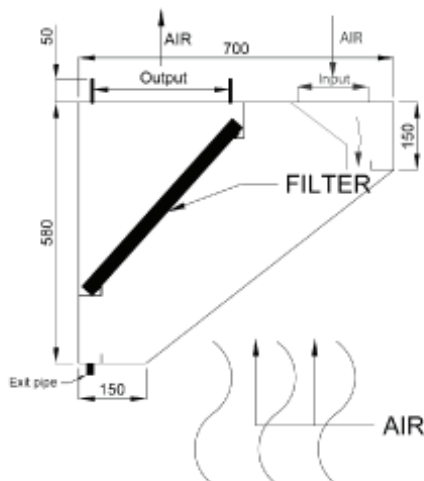

JZEHS Snack