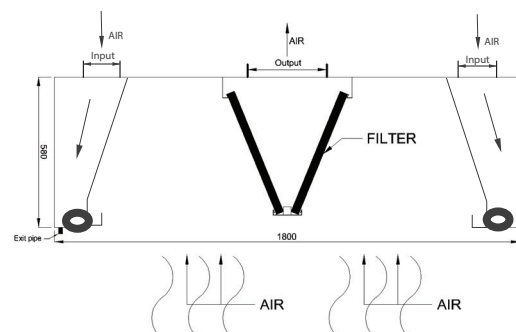

TEHCHNICAL DATA

- Prices can be found in calculator on web site.
- Hood longer than 3.96m, are made of two or more parts. For all hoods with bigger dimensions, pay attention on hole or door dimensions of room.
- Besides standard dimensions in pricelist, both hoods and filters can be made in any dimensions. Prices for custom hoods can be calculated in web calculator on our web page.
- Flanges included in price (quantity and dimensions of flanges according to customer's demands).
 - All hoods are equipped with filter carriers (without carriers on request).
 - Hood hangers for ceiling installation are free and on request.
- Light can be added in all hoods (price can be found in additional equipment section of this pricelist).
 - All hoods have their own grease collector or grease exit pipe, but not both.
- On compensation wall mounted hoods, without rotating louvre, angle of intake air stream is 90° vertically down, or 45° degree angle on request.

TEHNIČKI PODACI TECHNICAL DATA

JPOH

JPOEH

JPOEH + rotirajući usmerivač

JAKKA pravougaone
ostrvske haube
JPOH

JAKKA pravougaone
ostrvske eko haube
JPOEH

JAKKA ostrvske eko haube
JPOEH + rotirajući usmerivač

Dimenzije DxŠxV (mm)	Dovodni otvor (mm)	Odvodni otvor (mm)	Težina (kg)	Težina (kg)	Težina (kg)
1500x1800x500	Ø200	Ø250	44,5	57,4	57,4
2000x1800x500	4 x Ø180	2 x Ø250	54,9	72	72
2500x1800x500	4 x Ø200	2 x Ø300	65,3	86,7	86,7
3000x1800x500	4 x Ø250	2 x Ø350	75,7	101,4	101,4
3500x1800x500	6 x Ø200	3 x Ø300	86,1	116,1	116,1
3960x1800x500	6 x Ø250	3 x Ø350	95,7	129,6	129,6

*Dimenzije odvodnog otvora se odnose na sve haube
*Dimenzije dovodnog otvora se odnose samo na EKO haube

FILTERI *FILTERS*

- **Dimenzije / Dimension** : 500mmx500mmx30mm

Mogućnost pravljenja filtera u odgovarajućim dimenzijama
When needed, filters are made in specific dimensions