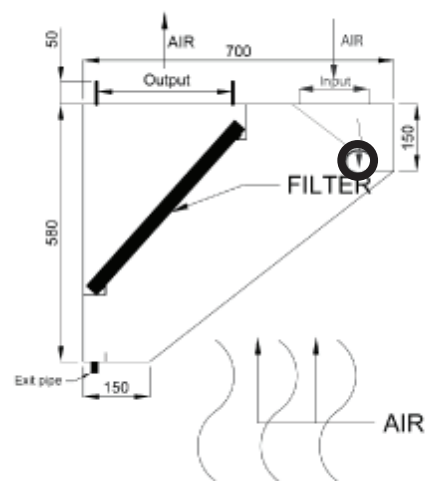

JZEHS Snack + rotirajući usmerivač

JAKKA zidne haube
JZHS Snack