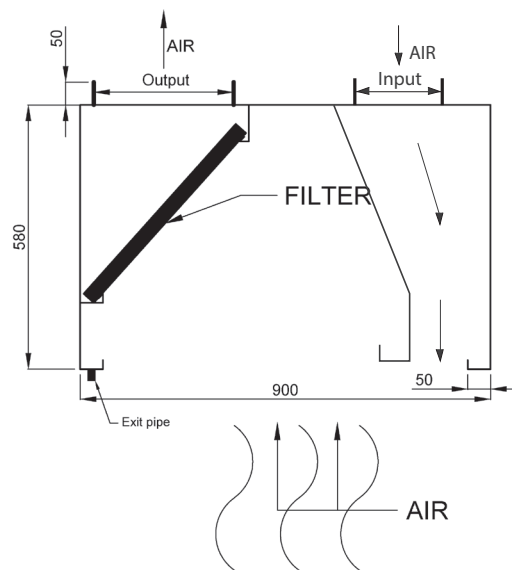

JPZEH

JAKKA pravougaone haube
JPZH

JAKKA pravougaone eko haube
JPZEH