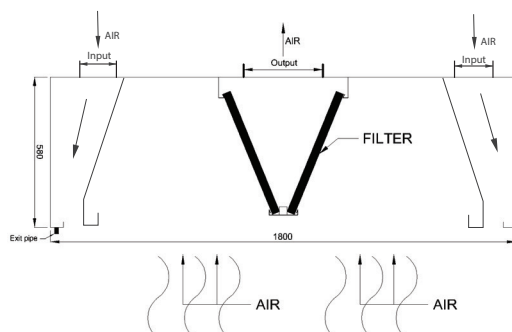

TEHCHNICAL DATA

- Prices can be found in calculator on web site.
- Hood longer than 3.96m, are made of two or more parts. For all hoods with bigger dimensions, pay attention on hole or door dimensions of room.
- Besides standard dimensions in pricelist, both hoods and filters can be made in any dimensions. Prices for custom hoods can be calculated in web calculator on our web page.
- Flanges included in price (quantity and dimensions of flanges according to customer's demands).
 - All hoods are equipped with filter carriers (without carriers on request).
 - Hood hangers for ceiling installation are free and on request.
- Light can be added in all hoods (price can be found in additional equipment section of this pricelist).
 - All hoods have their own grease collector or grease exit pipe, but not both.
- On compensation wall mounted hoods, without rotating louvre, angle of intake air stream is 90° vertically down, or 45° degree angle on request.

TEHNIČKI PODACI TECHNICAL DATA

JPOH

JPOEH

JPOEH + rotirajući usmerivač

JAKKA pravougaone
ostrvske haube
JPOH

JAKKA pravougaone
ostrvske eko haube
JPOEH

JAKKA ostrvske eko haube
JPOEH + rotirajući usmerivač

Dimenzije DxŠxV (mm)	Dovodni otvor (mm)	Odvodni otvor (mm)	Težina (kg)	Težina (kg)	Težina (kg)
1500x1800x500	Ø200	Ø250	44,5	57,4	57,4
2000x1800x500	4 x Ø180	2 x Ø250	54,9	72	72
2500x1800x500	4 x Ø200	2 x Ø300	65,3	86,7	86,7
3000x1800x500	4 x Ø250	2 x Ø350	75,7	101,4	101,4
3500x1800x500	6 x Ø200	3 x Ø300	86,1	116,1	116,1
3960x1800x500	6 x Ø250	3 x Ø350	95,7	129,6	129,6

*Dimenzije odvodnog otvora se odnose na sve haube
*Dimenzije dovodnog otvora se odnose samo na EKO haube

FILTERI *FILTERS*

- **Dimenzije / Dimension** : 500mmx500mmx30mm

Mogućnost pravljenja filtera u odgovarajućim dimenzijama
When needed, filters are made in specific dimensions