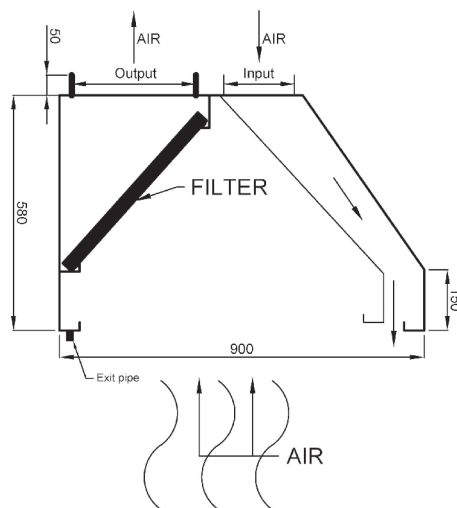

TECHNICAL DATA

- Prices can be found in calculator on web site.
- Hood longer than 3.96m, are made of two or more parts. For all hoods with bigger dimensions, pay attention on hole or door dimensions of room.
- Besides standard dimensions in pricelist, both hoods and filters can be made in any dimensions. Prices for custom hoods can be calculated in web calculator on our web page.
 - Flanges included in price (quantity and dimensions of flanges according to customer's demands).
 - All hoods are equipped with filter carriers (without carriers on request).
 - Hood hangers for ceiling installation are free and on request.
- Light can be added in all hoods (price can be found in additional equipment section of this pricelist).
 - All hoods have their own grease collector or grease exit pipe, but not both.
- On compensation wall mounted hoods, without rotating louvre, angle of intake air stream is 90° vertically down, or 45° degree angle on request.

TEHNIČKI PODACI TECHNICAL DATA

JZH

JZEH

JZEH +
rotirajući usmerivač

JAKKA zidne haube
JZH

JAKKA zidne eko haube
JZEH

JAKKA zidne eko haube
JZEH + rotirajući usmerivač

Dimenzije DxŠxV (mm)	Dovodni otvor (mm)	Odvodni otvor (mm)	Težina (kg)	Težina (kg)	Težina (kg)
1000x900x500	2 x Ø150	Ø200	19,9	24,2	24,2
1500x900x500	2 x Ø150	Ø200	26,7	33,3	33,3
2000x900x500	2 x Ø200	Ø250	33,6	42,4	42,4
2500x900x500	2 x Ø200	2 x Ø250	40,5	51,4	51,4
3000x900x500	2 x Ø250	2 x Ø300	47,3	60,5	60,5
3500x900x500	2 x Ø250	2 x Ø300	54,2	69,5	69,5
3960x900x500	3 x Ø250	3 x Ø300	60,5	77,9	77,9